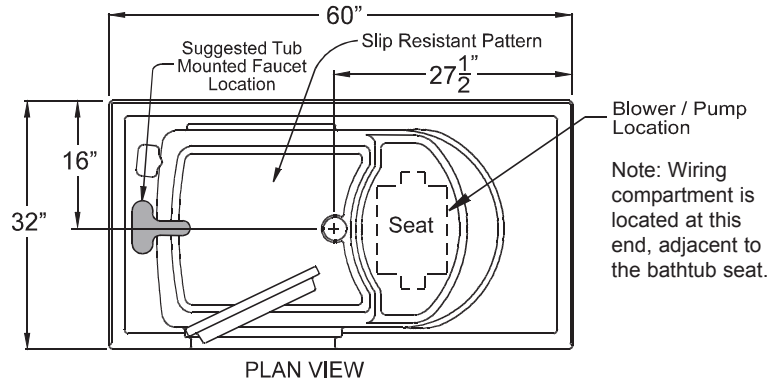

FREE DOM BathTubs

The Sonoma Spa

Enjoy bathing
independently in your
own personal spa

Model APF6032WI

60" x 32" x 39 1/4"

- This stylish personal spa is one of the industries deepest walk-in tubs, with an extra generous seat for bathing comfort.
- The Freedom Sonoma Spa is designed to conveniently fill the space used by the standard tub found in most homes.
- The Sonoma Spa features a non slip tub floor and a wide water-tight door for added comfort and safety.
- Luxurious and easy to clean gelcoat fibreglass design available in white, bone and many other colors.
- Options available:
 - Deep Massage Hydrotherapy Jets
 - Gentle Massage Air Jets
 - Combination Hydrotherapy and Air Jets
 - Inline Water Heater
 - Handheld Shower

Made in America

page 1 of 2

FREE OM Bathtubs

Submittal Data Freedom Sonoma Spa Model APF6032WI

Product Features:

- 60" x 32" x 39 1/4" outside dimensions
- Wide, water-tight, door
- Extra generous seat
- Non-slip tub floor
- Luxurious, easy to clean, gelcoat surface
- Estimated drain time of 2 minutes

Optional Features:

- Deep Massage Hydrotherapy Jets (6)
- Gentle Massage Air Jets (24)
- Combination Hydrotherapy and Air Jets (6+24)
- Inline Water Heater (1500 watts)
- Handheld Shower
- End cover panel

Code Compliance:

- UPC Uniform Plumbing Code
- ANSI Z124 Standards

Detailed Product Information:

- Inside dimensions:
- Foot Well 23 1/2" x 23 1/2"
- At Top: 42 1/2" x 25 1/2"
- 95 US gallons to overflow, 70 US gallons to operating level
- 120V, 60 Hz, 15 Amps, Dedicated GFCI for water jets, air jets and inline heater.
- Seat dimensions are 24" wide x 14" deep, 16" top to bottom.
- Due to the nature of the materials dimensions may vary +/- 1/2".
- Door Opening Dimensions: 17 1/2" wide at top, 14 3/8" wide at bottom, 32 3/4" tall
- Self levelling base
- Handed by door hinge
- 3 year limited warranty on gelcoat tubs, 1 year on pumps and accessories