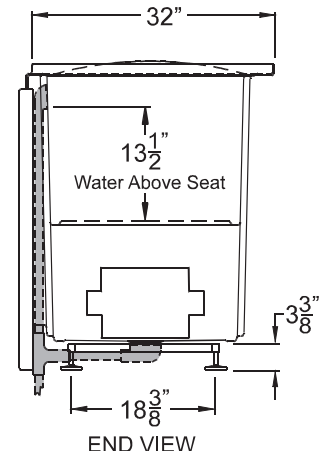

Made in America

page 1 of 2

FREE OM Bathtubs

Submittal Data Freedom Sonoma Spa Model APF6032WI

Product Features:

- 60" x 32" x 39 1/4" outside dimensions
- Wide, water-tight, door
- Extra generous seat
- Non-slip tub floor
- Luxurious, easy to clean, gelcoat surface
- Estimated drain time of 2 minutes

Code Compliance:

- UPC Uniform Plumbing Code
- ANSI Z124 Standards

Detailed Product Information:

- Inside dimensions:
- Foot Well 23 1/2" x 23 1/2"
- At Top: 42 1/2" x 25 1/2"
- 95 US gallons to overflow, 70 US gallons to operating level
- 120V, 60 Hz, 15 Amps, Dedicated GFCI for water jets, air jets and inline heater.
- Seat dimensions are 24" wide x 14" deep, 16" top to bottom.
- Due to the nature of the materials dimensions may vary +/- 1/2".
- Door Opening Dimensions: 17 1/2" wide at top, 14 3/8" wide at bottom, 32 3/4" tall
- Self levelling base
- Handed by door hinge
- 3 year limited warranty on gelcoat tubs, 1 year on pumps and accessories