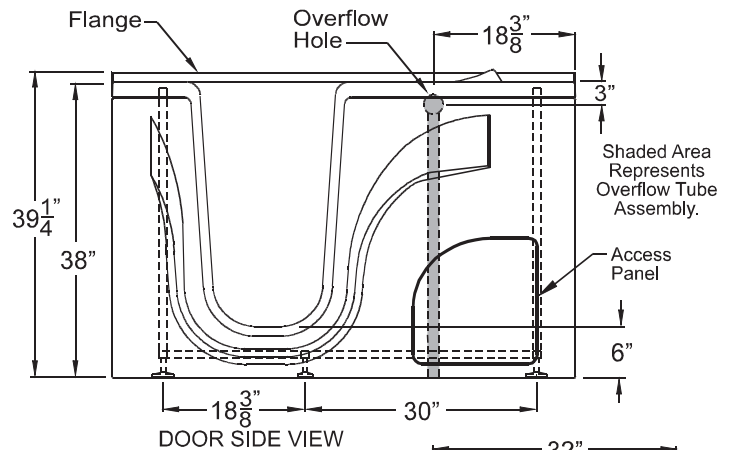

Made in America

page 1 of 2

FREE OM Bathtubs

Submittal Data Freedom Sonoma Spa Model APF6032WI

Product Features:

- 60" x 32" x 39 1/4" outside dimensions
- Wide, water-tight, door
- Extra generous seat
- Non-slip tub floor
- Luxurious, easy to clean, gelcoat surface
- Estimated drain time of 2 minutes

Optional Features:

- Deep Massage Hydrotherapy Jets (6)
- Gentle Massage Air Jets (24)
- Combination Hydrotherapy and Air Jets (6+24)
- Inline Water Heater (1500 watts)
- Handheld Shower
- End cover panel

Code Compliance:

- UPC Uniform Plumbing Code
- ANSI Z124 Standards

Detailed Product Information:

- Inside dimensions:
- Foot Well 23 1/2" x 23 1/2"
- At Top: 42 1/2" x 25 1/2"
- 95 US gallons to overflow, 70 US gallons to operating level
- 120V, 60 Hz, 15 Amps, Dedicated GFCI for water jets, air jets and inline heater.
- Seat dimensions are 24" wide x 14" deep, 16" top to bottom.
- Due to the nature of the materials dimensions may vary +/- 1/2".
- Door Opening Dimensions: 17 1/2" wide at top, 14 3/8" wide at bottom, 32 3/4" tall
- Self levelling base
- Handed by door hinge
- 3 year limited warranty on gelcoat tubs, 1 year on pumps and accessories