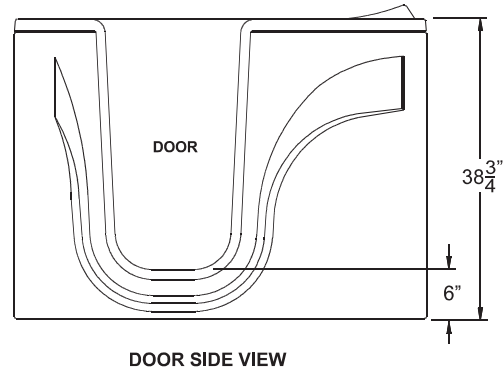

FREE DOM BathTubs

The Tranquility Spa

Enjoy bathing
independently in your
own personal spa

Model APF5326WI

53" x 26" x 38 3/4"

- The stylish personal spa offers deep soaking pleasure.
- The unique 26" width will fit almost any bathroom.
- Freedom Spas feature a non slip tub floor for safety and a wide water-tight door for added comfort.
- Luxurious and easy to clean gelcoat fibreglass design available in white, bone and many other colors.
- Options available:
 - Deep Massage Hydrotherapy Jets
 - Gentle Massage Air Jets
 - Combination Hydrotherapy and Air Jets
 - Inline Water Heater
 - Handheld Shower

Made in America.

page 1 of 2

FREE OM Bathtubs

Submittal Data Freedom Tranquility Spa model APF5326WI

Product Features:

- 53" x 26" x 38 3/4" outside dimensions
- Wide, water-tight, door
- Generous seat
- Non-slip tub floor
- Luxurious, easy to clean, gelcoat surface
- Self levelling base
- Handed by door hinge
- Estimated drain time of 2 minutes

Optional Features:

- Deep Massage Hydrotherapy Jets (6)
- Gentle Massage Air Jets (24)
- Combination Hydrotherapy and Air Jets (6+24)
- Inline Water Heater (1500 watts)
- Handheld Shower
- End cover panel

Code Compliance:

- UPC Uniform Plumbing Code
- ANSI Z124 Standards

Detailed Product Information:

- Inside dimensions:
- Foot Well 26 1/2" x 20"
- At Top: 36" x 26"
- 90 US gallons to overflow, 65 US gallons to operating level
- 120V, 60 Hz, 15 Amps, Dedicated GFCI for water jets, air jets and inline heater.
- Seat dimensions are 18" wide x 12 3/4" deep, 16" top to bottom.
- Door Opening Dimensions: 17 1/2" wide at top, 14 3/8" wide at bottom, 32 3/4" tall
- Due to the nature of the materials dimensions may vary +/- 1/2".
- 3 year limited warranty on gelcoat tubs,
1 year on pumps and accessories