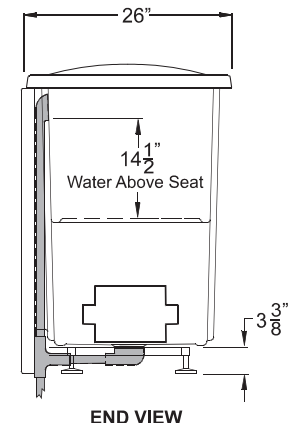

FREE DOM BathTubs

The Tranquility Spa

Enjoy bathing
independently in your
own personal spa

Model APF5326WI

53" x 26" x 38 3/4"

- The stylish personal spa offers deep soaking pleasure.
- The unique 26" width will fit almost any bathroom.
- Freedom Spas feature a non slip tub floor for safety and a wide water-tight door for added comfort.
- Luxurious and easy to clean gelcoat fibreglass design available in white, bone and many other colors.
- Options available:
 - Deep Massage Hydrotherapy Jets
 - Gentle Massage Air Jets
 - Combination Hydrotherapy and Air Jets
 - Inline Water Heater
 - Handheld Shower

Made in America.

page 1 of 2

FREE OM Bathtubs

Submittal Data Freedom Tranquility Spa model APF5326WI

Product Features:

- 53" x 26" x 38 3/4" outside dimensions
- Wide, water-tight, door
- Generous seat
- Non-slip tub floor
- Luxurious, easy to clean, gelcoat surface
- Self levelling base
- Handed by door hinge
- Estimated drain time of 2 minutes

Code Compliance:

- UPC Uniform Plumbing Code
- ANSI Z124 Standards

Detailed Product Information:

- Inside dimensions:
- Foot Well 26 1/2" x 20"
- At Top: 36" x 26"
- 90 US gallons to overflow, 65 US gallons to operating level
- 120V, 60 Hz, 15 Amps, Dedicated GFCI for water jets, air jets and inline heater.
- Seat dimensions are 18" wide x 12 3/4" deep, 16" top to bottom.
- Door Opening Dimensions: 17 1/2" wide at top, 14 3/8" wide at bottom, 32 3/4" tall
- Due to the nature of the materials dimensions may vary +/- 1/2".
- 3 year limited warranty on gelcoat tubs,
1 year on pumps and accessories