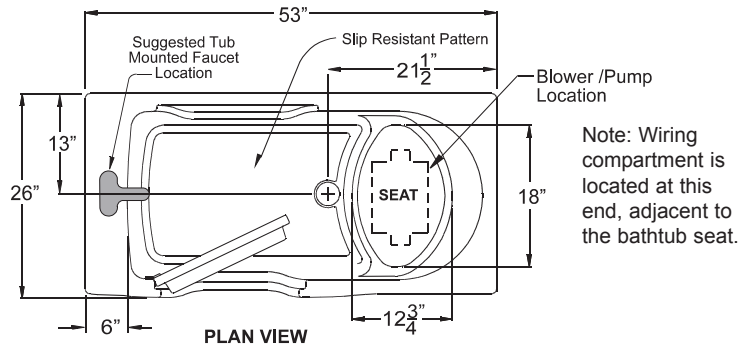

FREE DOM BathTubs

The Tranquility Spa

Enjoy bathing
independently in your
own personal spa

Model APF5326WI

53" x 26" x 38 3/4"

- The stylish personal spa offers deep soaking pleasure.
- The unique 26" width will fit almost any bathroom.
- Freedom Spas feature a non slip tub floor for safety and a wide water-tight door for added comfort.
- Luxurious and easy to clean gelcoat fibreglass design available in white, bone and many other colors.
- Options available:
 - Deep Massage Hydrotherapy Jets
 - Gentle Massage Air Jets
 - Combination Hydrotherapy and Air Jets
 - Inline Water Heater
 - Handheld Shower

Made in America.

page 1 of 2

FREE OM Bathtubs

Submittal Data Freedom Tranquility Spa model APF5326WI

Product Features:

- 53" x 26" x 38 3/4" outside dimensions
- Wide, water-tight, door
- Generous seat
- Non-slip tub floor
- Luxurious, easy to clean, gelcoat surface
- Self levelling base
- Handed by door hinge
- Estimated drain time of 2 minutes

Optional Features:

- Deep Massage Hydrotherapy Jets (6)
- Gentle Massage Air Jets (24)
- Combination Hydrotherapy and Air Jets (6+24)
- Inline Water Heater (1500 watts)
- Handheld Shower
- End cover panel

Code Compliance:

- UPC Uniform Plumbing Code
- ANSI Z124 Standards

Detailed Product Information:

- Inside dimensions:
- Foot Well 26 1/2" x 20"
- At Top: 36" x 26"
- 90 US gallons to overflow, 65 US gallons to operating level
- 120V, 60 Hz, 15 Amps, Dedicated GFCI for water jets, air jets and inline heater.
- Seat dimensions are 18" wide x 12 3/4" deep, 16" top to bottom.
- Door Opening Dimensions: 17 1/2" wide at top, 14 3/8" wide at bottom, 32 3/4" tall
- Due to the nature of the materials dimensions may vary +/- 1/2".
- 3 year limited warranty on gelcoat tubs,
1 year on pumps and accessories