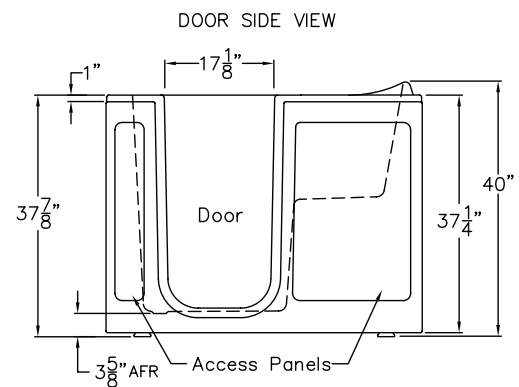

FREE OM BATHTUBS

MODEL: APF5030WI Walk-In Bathtub

Submittal Data

Product Features

- 49.75" x 30" x 37.875"
- Hinged door
- Molded seat
- Adjustable all-steel frame
- Easy to clean gelcoat finish
- Door side cover panels for easy service access
- Handed by door hinge

*All models include a cable driven waste & overflow

Code Compliance

- UPC Uniform Plumbing Code.
- ANSI Z124 Standards

Available Features

- Aerobath: Bathtub with 15 air jets
- Whirlpool: Bathtub with 4 whirlpool jets
- Aerowhirl: Combination of air jets and whirlpool jets
- Soaker Tub: Bathtub only
- Waste & Overflow (Drain)*

Optional Accessories

- 1500 Watt Inline Heater
- Carpeted Entry Ramp
- Grab Bar (field installation)
- End Cover Panel