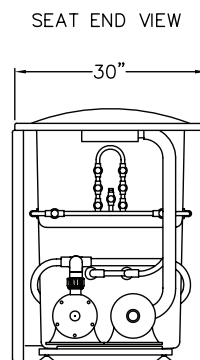

FREE OM BATHTUBS

MODEL: APF5030WI Walk-In Bathtub

Submittal Data

Product Features

- 49.75" x 30" x 37.875"
- Hinged door
- Molded seat
- Adjustable all-steel frame
- Easy to clean gelcoat finish
- Door side cover panels for easy service access
- Handed by door hinge

*All models include a cable driven waste & overflow

Code Compliance

- UPC Uniform Plumbing Code.
- ANSI Z124 Standards

Available Features

- Aerobath: Bathtub with 15 air jets
- Whirlpool: Bathtub with 4 whirlpool jets
- Aerowhirl: Combination of air jets and whirlpool jets
- Soaker Tub: Bathtub only
- Waste & Overflow (Drain)*

Optional Accessories

- 1500 Watt Inline Heater
- Carpeted Entry Ramp
- Grab Bar (field installation)
- End Cover Panel