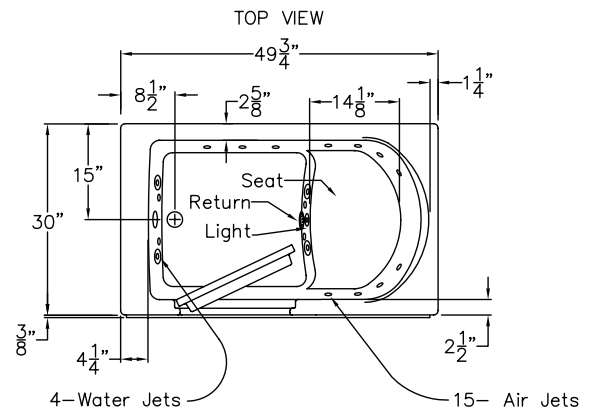

FREE OM BATHTUBS

MODEL: APF5030WI Walk-In Bathtub

Submittal Data

Product Features

- 49.75" x 30" x 37.875"
- Hinged door
- Molded seat
- Adjustable all-steel frame
- Easy to clean gelcoat finish
- Door side cover panels for easy service access
- Handed by door hinge

*All models include a cable driven waste & overflow

Code Compliance

- UPC Uniform Plumbing Code.
- ANSI Z124 Standards

Available Features

- Aerobath: Bathtub with 15 air jets
- Whirlpool: Bathtub with 4 whirlpool jets
- Aerowhirl: Combination of air jets and whirlpool jets
- Soaker Tub: Bathtub only
- Waste & Overflow (Drain)*

Optional Accessories

- 1500 Watt Inline Heater
- Carpeted Entry Ramp
- Grab Bar (field installation)
- End Cover Panel